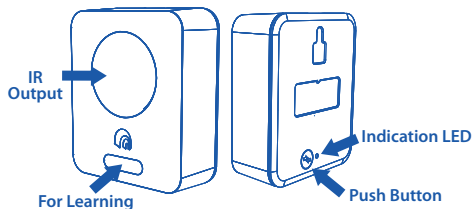

Quick User Guide

eGlu IR Controller

Know your IR Controller

IR Controller allows you to control all your appliances like AC, TV, Set-top Box, DVD Player, Music System etc. which are controlled by their individual IR remotes. Standard remotes can be downloaded from the eGlu APP. You can also create your custom remotes by using the learning feature provided in the IR Controller.