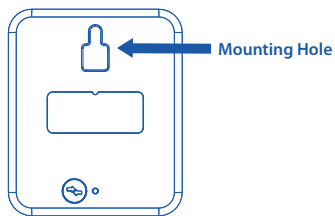

Quick User Guide

eGlu IR Controller

Know your IR Controller

IR Controller allows you to control all your appliances like AC, TV, Set-top Box, DVD Player, Music System etc. which are controlled by their individual IR remotes. Standard remotes can be downloaded from the eGlu APP. You can also create your custom remotes by using the learning feature provided in the IR Controller.

Install your IR Controller

IR Controller comes pre-installed with two AA batteries. Go to the eGlu APP and tap the '+' button to add a device. Choose IR Controller from the list and follow the APP instructions.